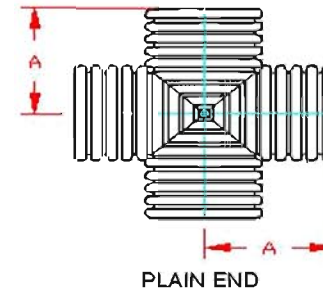

DUAL WALL FABRICATED CROSS TEE
4" - 24" DIAMETER

PIPE SIZE	A	JOINT
4 in (100 mm)	4.9 in (125 mm)	*
6 in (150 mm)	7.0 in (177 mm)	*
8 in (200 mm)	8.6 in (219 mm)	*
10 in (250 mm)	12.0 in (304 mm)	*
12 in (300 mm)	16.3 in (415 mm)	*
15 in (375 mm)	19.4 in (494 mm)	*
18 in (450 mm)	24.1 in (613 mm)	*
24 in (600 mm)	29.9 in (760 mm)	*

* = PLAIN END

NOTE: ALL FITTINGS DIMENSIONS ARE FOR REFERENCE ONLY

Office Address

No.18, Mina Blvd., Africa St, Tehran/Iran
Tel: (+98 - 21) 88 20 20 60 (50 Lines) Fax: (+98 - 21) 88 20 20 81

info@parsethylene-kish.com
www.parsethylene-kish.com